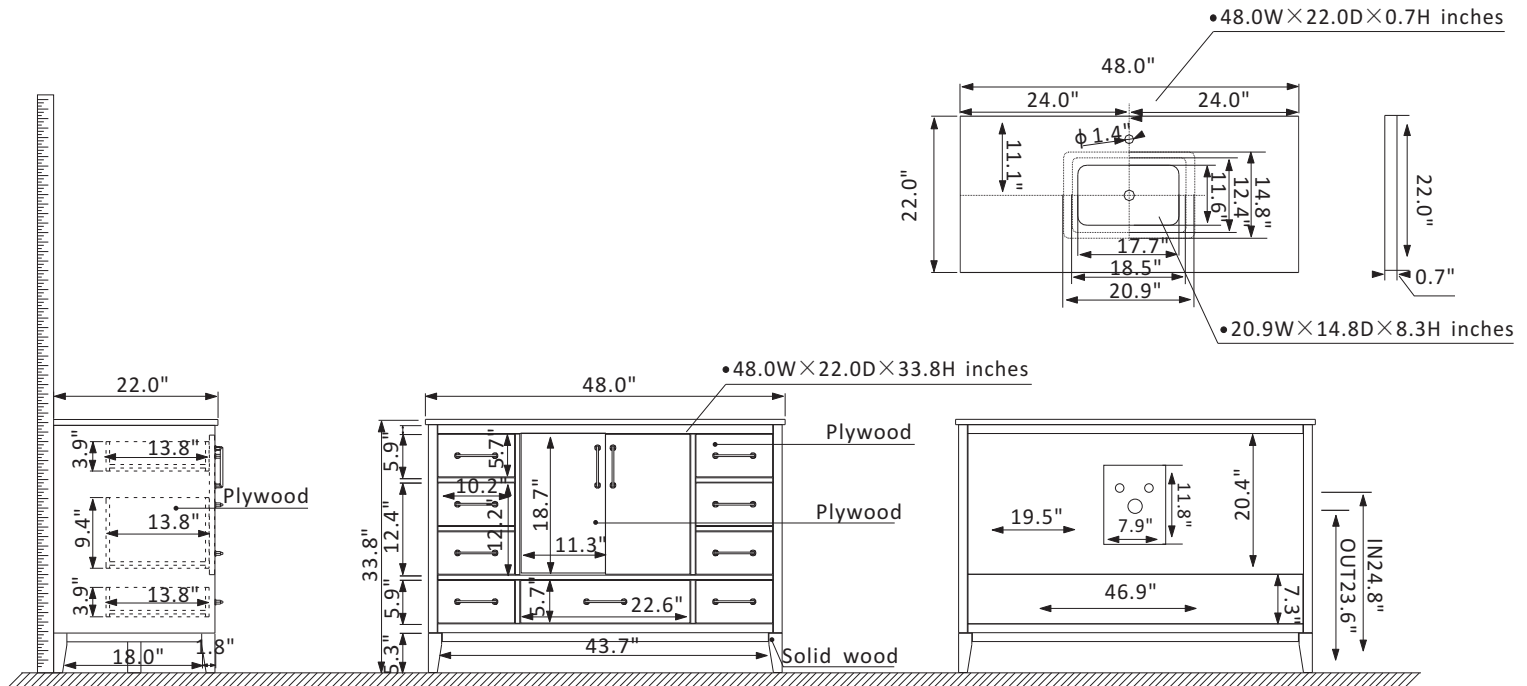

Altair Sutton Vanity Collection 541048-WH-CA-NM

Features

- Construction: Solid wood / plywood
- Finish: White, Gray or Royal Green Finish
- Countertop: Natural Carrara white marble
- Sink: Rectangular, undermount ceramic basin with overflow included
- Faucet: Countertop pre-drilled for single faucet hole
- Door/Drawer: 2 soft-closing doors, 1 large soft-closing drawer, 4 small soft-closing drawers, 2 dual soft-closing drawers
- Hardware: Brushed gold finish hardware
- Installation: Easy plumbing and faucet installation*